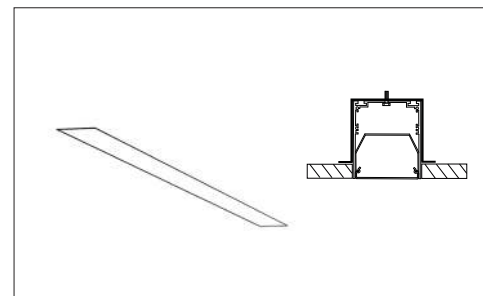

## MOUNTING:

SURFACE MOUNT

SUSPENDED

RECESSED TRIMLESS

WALL MOUNT

WALL FLUSH

90° LEFT/90° RIGHT