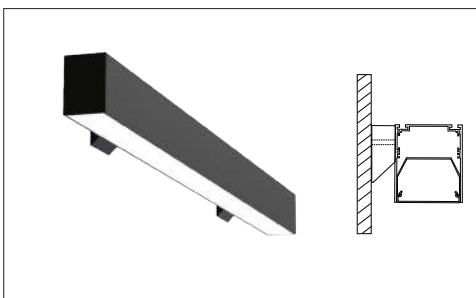

## MOUNTING:

SURFACE MOUNT

SUSPENDED

RECESSED TRIMLESS

WALL MOUNT

WALL FLUSH

90° LEFT/90° RIGHT