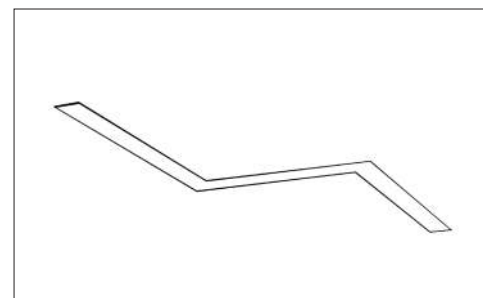

## MOUNTING:

SURFACE MOUNT

SUSPENDED

RECESSED TRIMLESS

WALL MOUNT

WALL FLUSH

90° LEFT/90° RIGHT