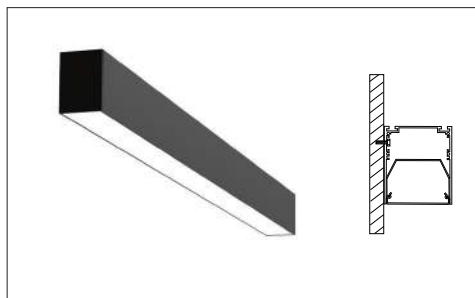

## MOUNTING:

SURFACE MOUNT

SUSPENDED

RECESSED TRIMLESS

WALL MOUNT

WALL FLUSH

90° LEFT/90° RIGHT