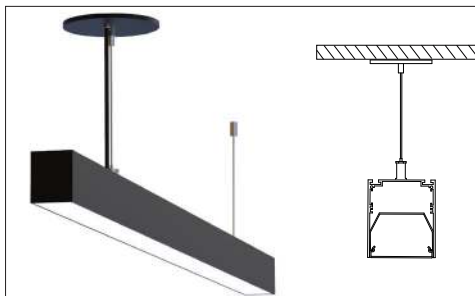

SIZE:

Size	L (LENGTH)
2 Feet	23.25 Inch
4 Feet	45.25 Inch
6 Feet	67.25 Inch
8 Feet	89.25 Inch

RADIANCE:

DIRECT DISTRIBUTION

MOUNTING:

SURFACE MOUNT

SUSPENDED

RECESSED TRIMLESS

WALL MOUNT

WALL FLUSH

90° LEFT/90° RIGHT